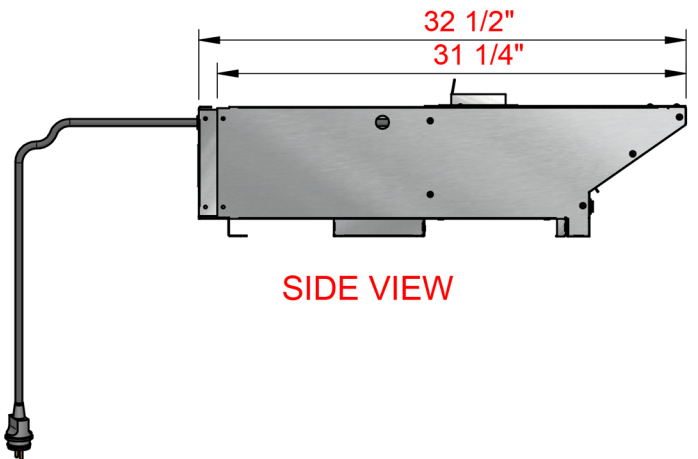

ROTISSERIE

SPECIFICATIONS

Model : VENTLESS HOOD S4 / N1

Manufacturer :

TOP VIEW

220 V Single Phase - 185 W - 0.8 Amps