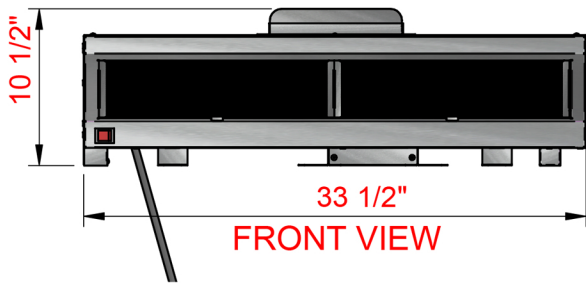

ROTISSERIE

SPECIFICATIONS

Model : VENTLESS HOOD S4 / N1

Manufacturer :

TOP VIEW

220 V Single Phase - 185 W - 0.8 Amps