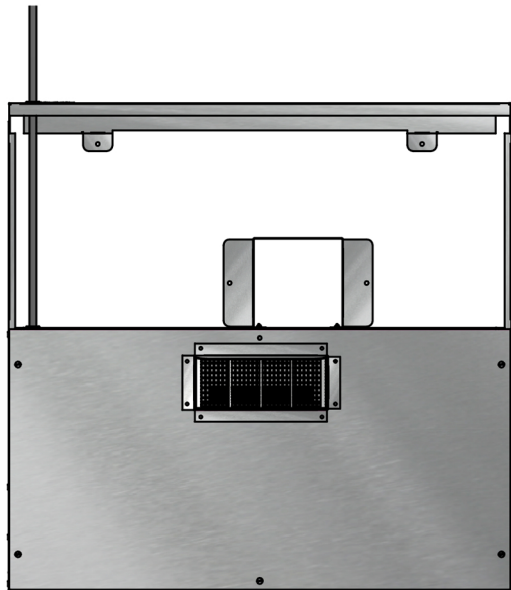

ROTISSERIE

SPECIFICATIONS

Model : VENTLESS HOOD S4 / N1

Manufacturer :

TOP VIEW

220 V Single Phase - 185 W - 0.8 Amps