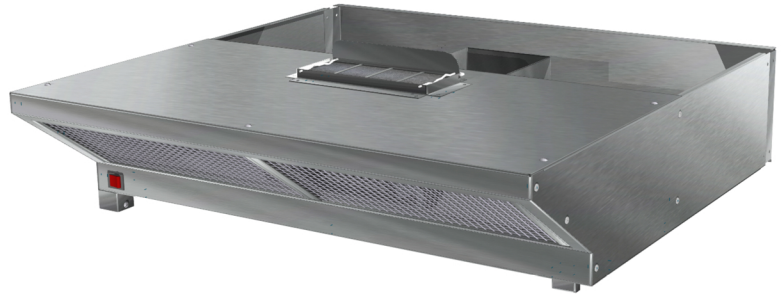

ROTISSERIE

SPECIFICATIONS

Model : VENTLESS HOOD S4 / N1

Manufacturer :

TOP VIEW

220 V Single Phase - 185 W - 0.8 Amps