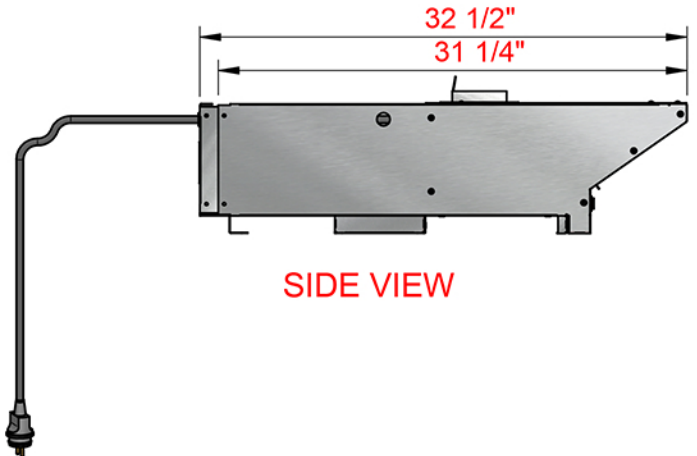

ROTISSERIE SPECIFICATIONS

Model : VENTLESS HOOD AC 30

Manufacturer :

TOP VIEW