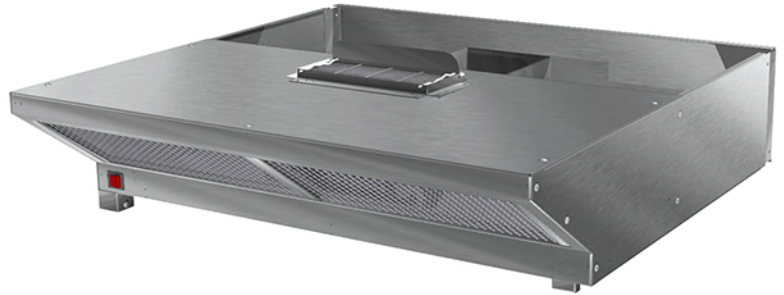

ROTISSERIE SPECIFICATIONS

Model : VENTLESS HOOD AC 30

Manufacturer :

TOP VIEW