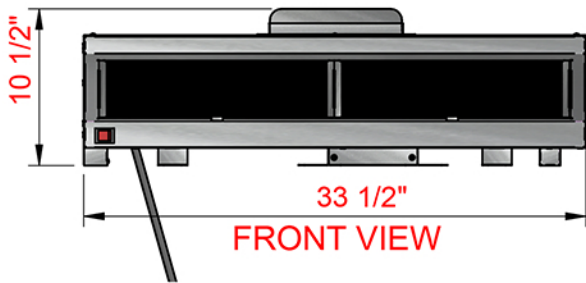

ROTISSERIE SPECIFICATIONS

Model : VENTLESS HOOD AC 30

Manufacturer :

TOP VIEW