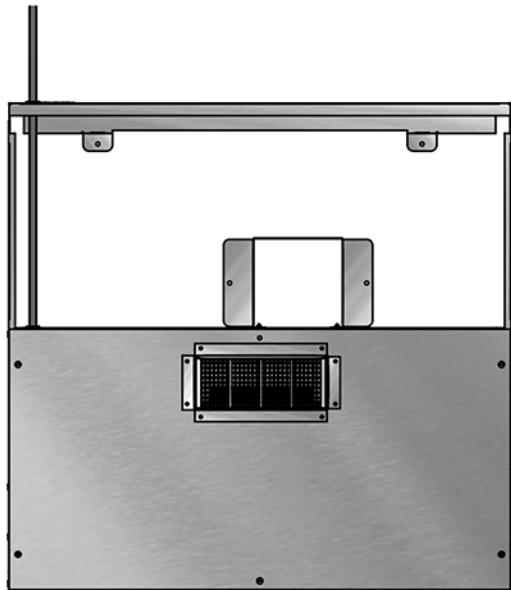

ROTISSERIE SPECIFICATIONS

Model : VENTLESS HOOD AC 30

Manufacturer :

TOP VIEW